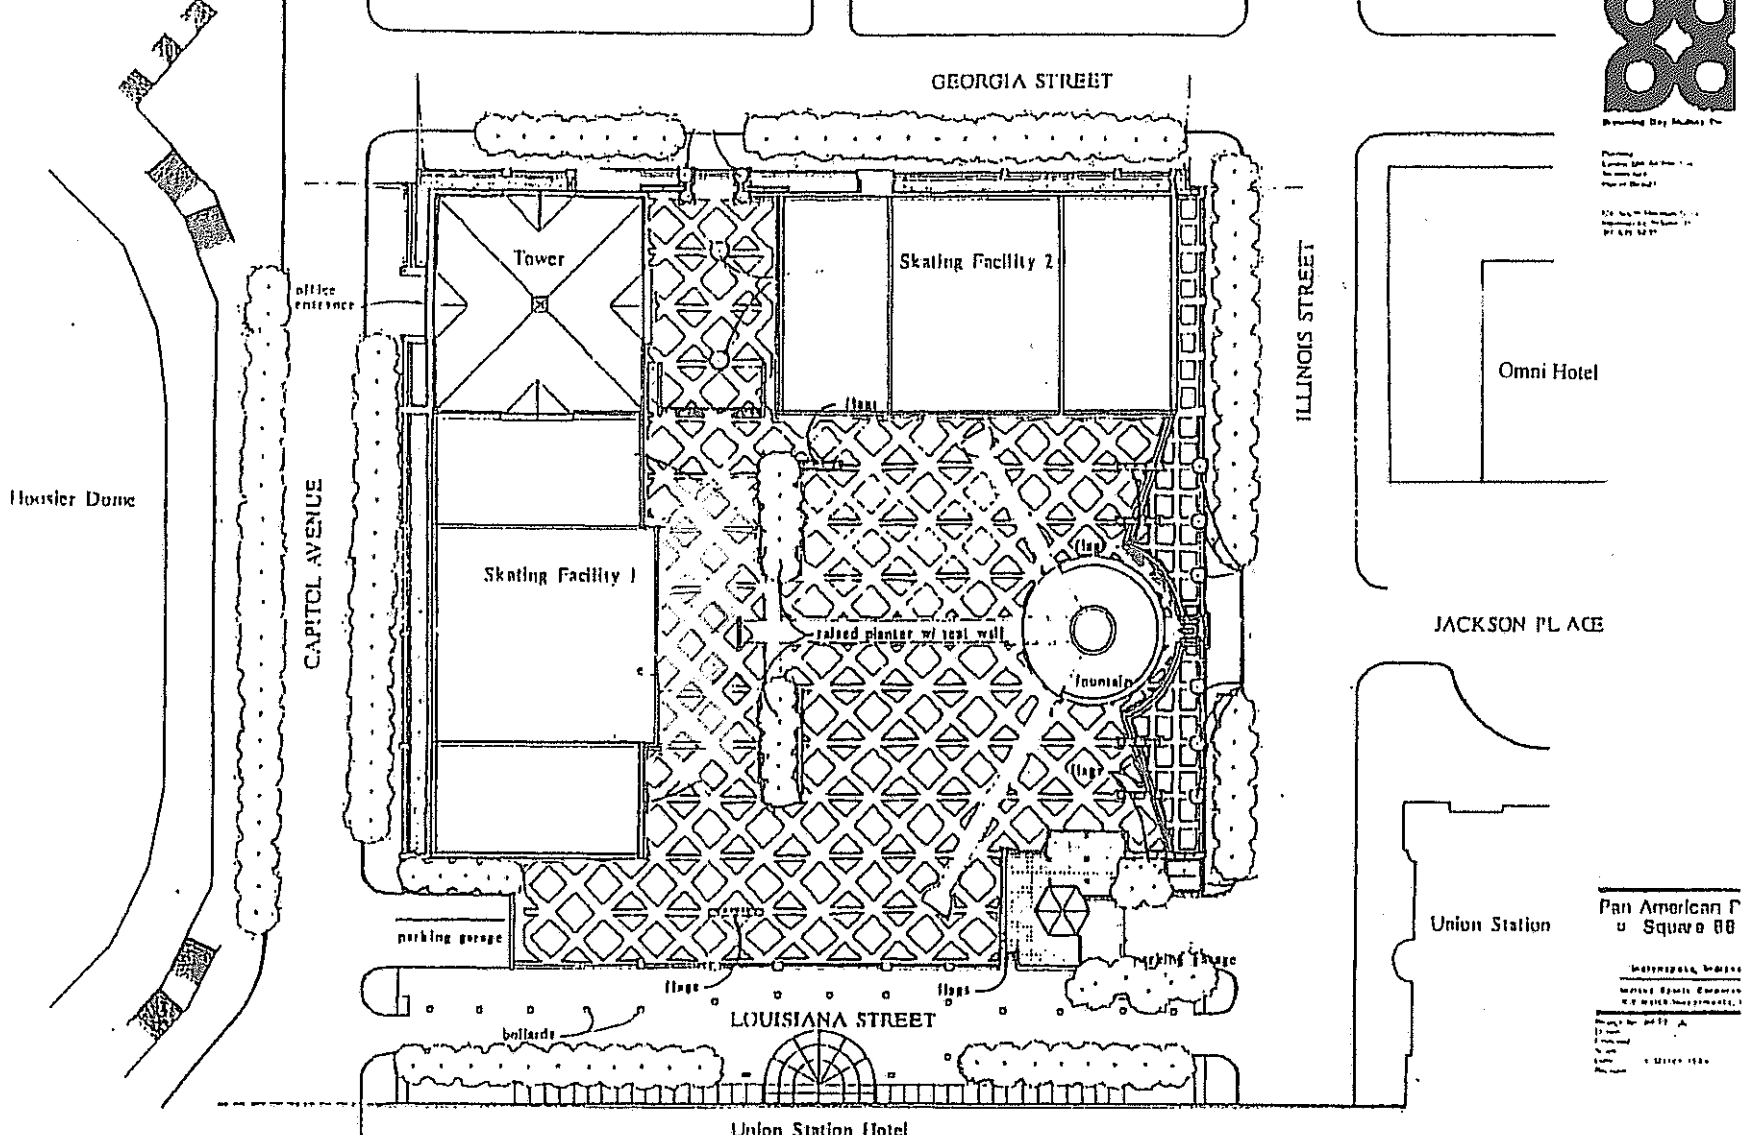

Planning Day Market Inc.

Plaza Development
PAN AMERICAN PLAZA / SQUARE 88

SCALE: 1" = 30'-0"

NORTH

Pan American Plaza
Square 88

Metropolitan, Illinois
Metropolitan Sports Complex
1215 North Dearborn Street
Chicago, Illinois 60610
312.427.1212
© 1998